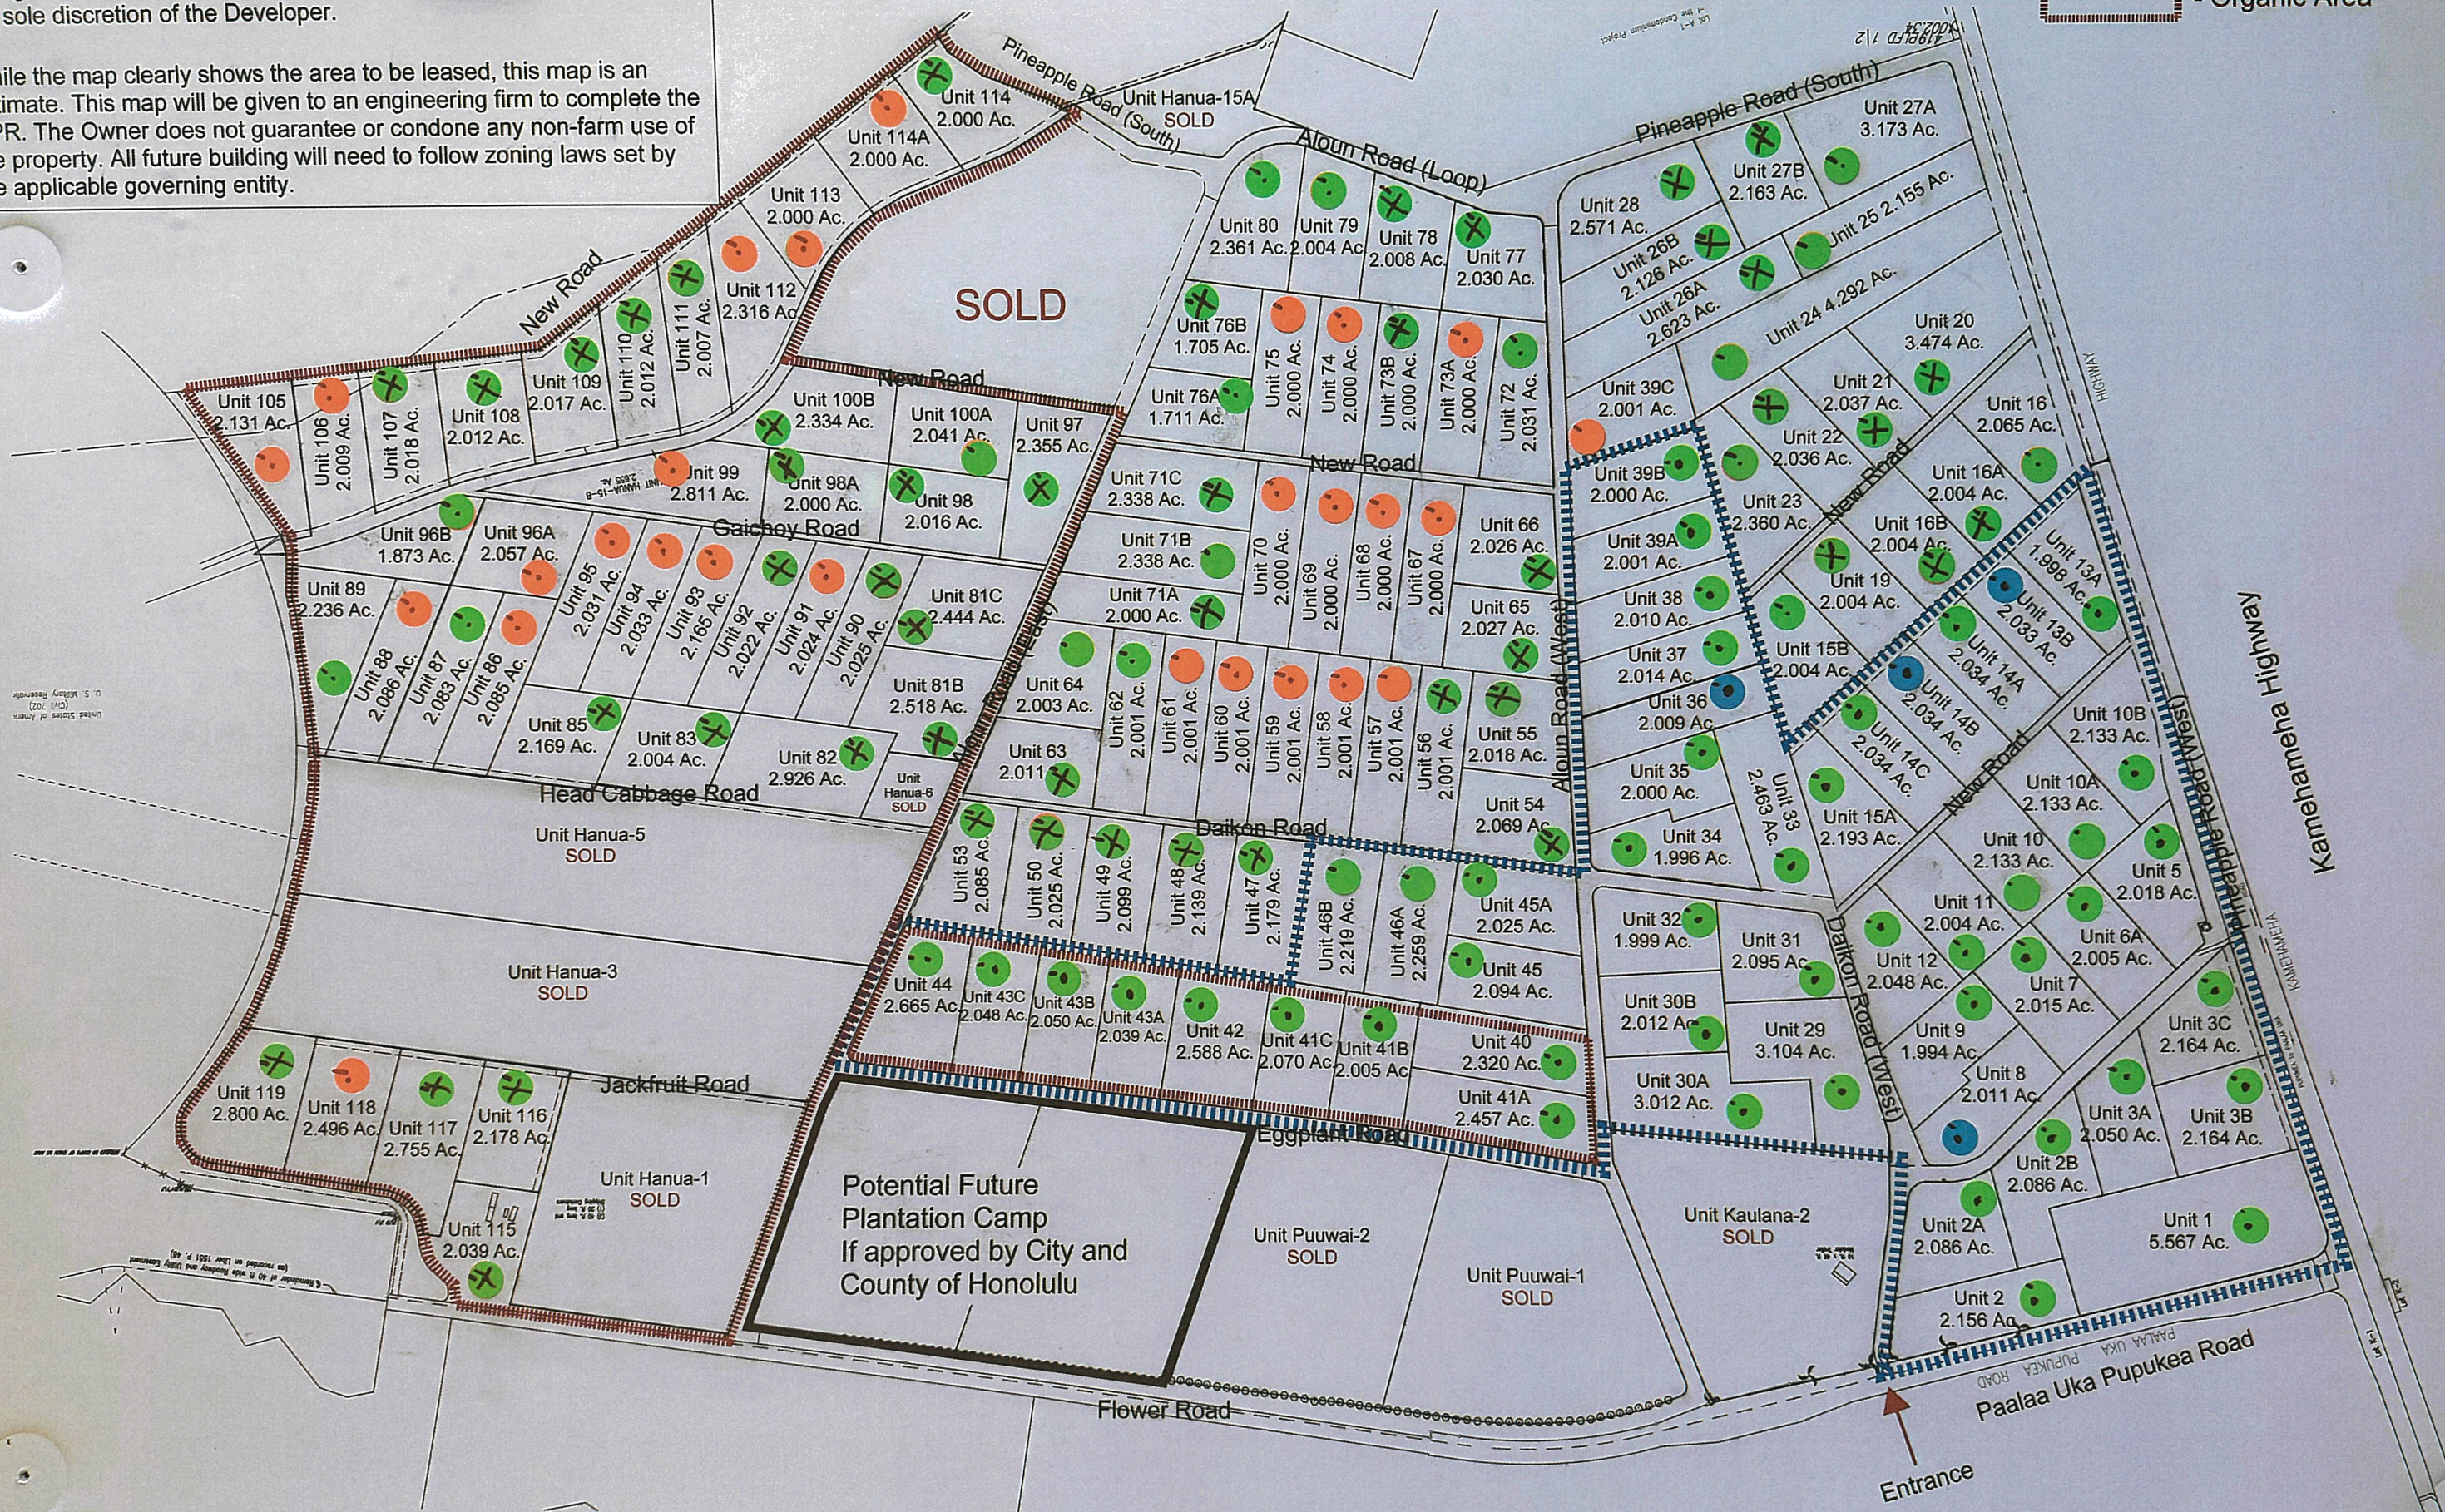

# Ohana Farm Parcel (6/25 24)

Disclosure: The Savio Growth Ohana Farm Program may be changed, modified, amended, or canceled any time without notice at the sole discretion of the Developer.

While the map clearly shows the area to be leased, this map is an estimate. This map will be given to an engineering firm to complete the CPR. The Owner does not guarantee or condone any non-farm use of the property. All future building will need to follow zoning laws set by the applicable governing entity.

-  - Phase I Area
-  - Organic Area

Potential Future Plantation Camp  
If approved by City and County of Honolulu

Entrance